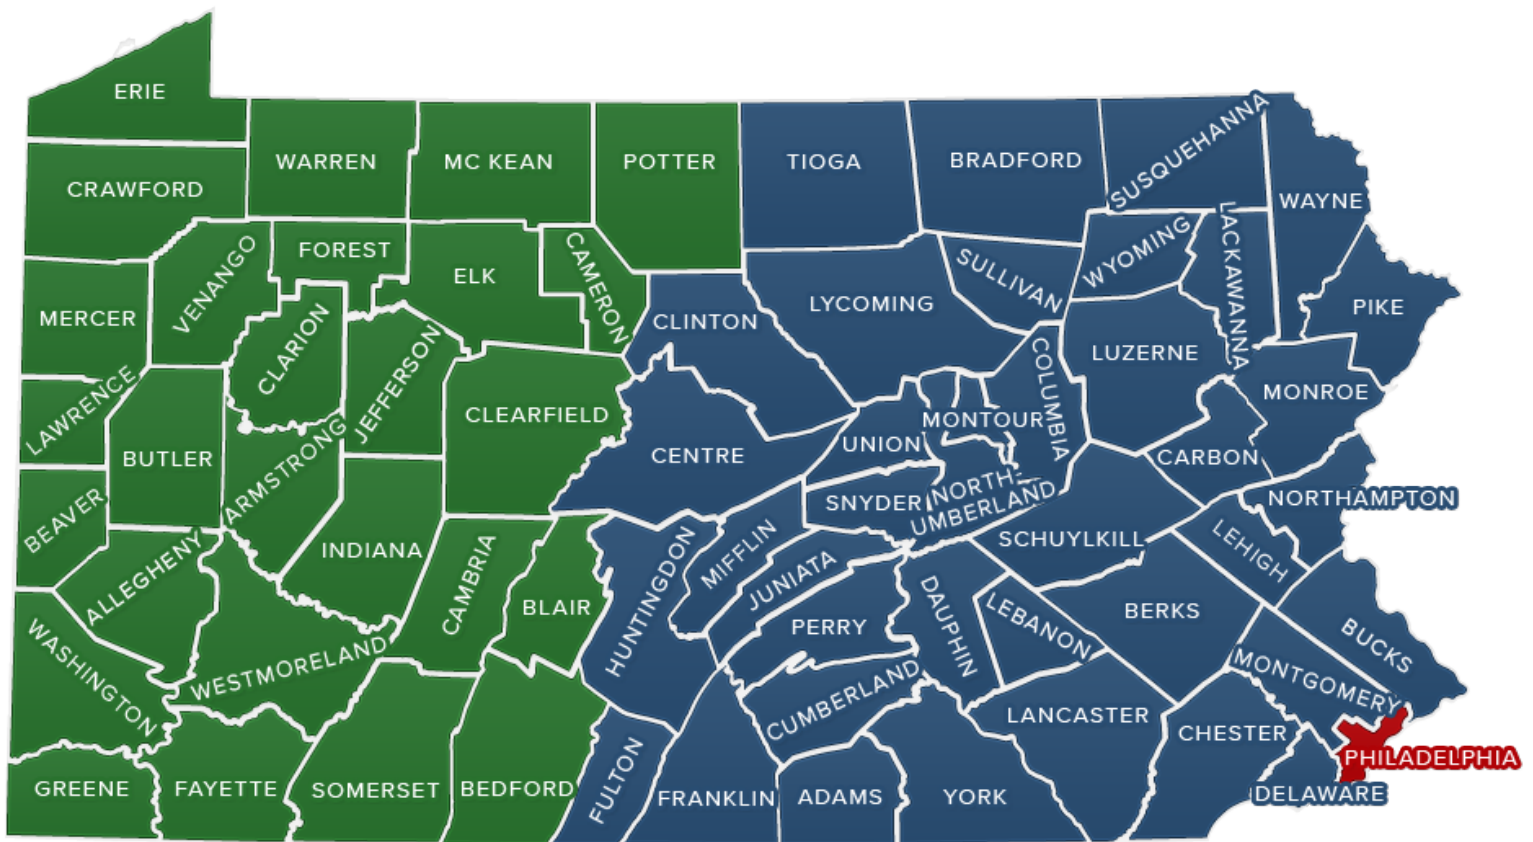

County Map by Regions

Western District

Pittsburgh Office

Allegheny, Armstrong, Beaver, Bedford, Blair, Butler, Cambria, Cameron, Clarion, Clearfield, Crawford, Elk, Erie, Fayette, Forest, Greene, Indiana, Jefferson, Lawrence, McKean, Mercer, Potter, Somerset, Venango, Warren, Washington, Westmoreland

Middle District

Harrisburg Office

Adams, Berks, Bradford, Bucks, Carbon, Centre, Chester, Clinton, Columbia, Cumberland, Dauphin, Delaware, Franklin, Fulton, Huntingdon, Juniata, Lackawanna, Lancaster, Lebanon, Lehigh, Luzerne, Lycoming, Mifflin, Montgomery, Montour, Monroe, Northampton, Northumberland, Perry, Pike, Schuylkill, Snyder, Sullivan, Susquehanna, Tioga, Union, Wayne, Wyoming, York

Eastern District

Philadelphia Office

Philadelphia

**Regardless of county, all capital cases must be filed in the Eastern District.*